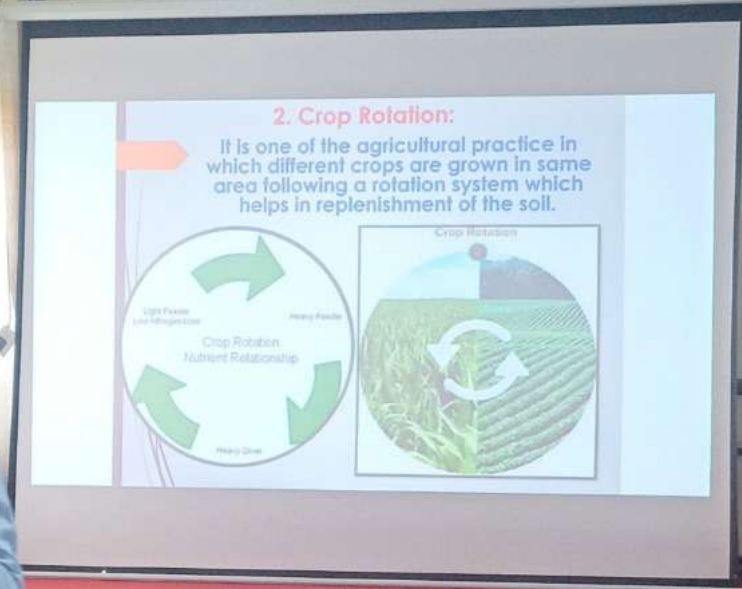

DHANALAKSHI
COLLEGE OF ENGINEERING
APPROVED BY AICTE (I) AFFILIATED TO
CITY, MAHARAJAPURAM

PROFESSION
In AS
INSTITUTION'S

WORLD

05 JUNE 2024 Starts at 01:00 pm

GUEST
Dr. K. S. ANANDARAJU
Associate Professor
Department of Computer Science
Government of Tamil Nadu

Dr. P. SIVAKUMAR
Associate Professor
Department of Computer Science
Government of Tamil Nadu

IN THE P
Dr. T. S.

GPS Map Camera